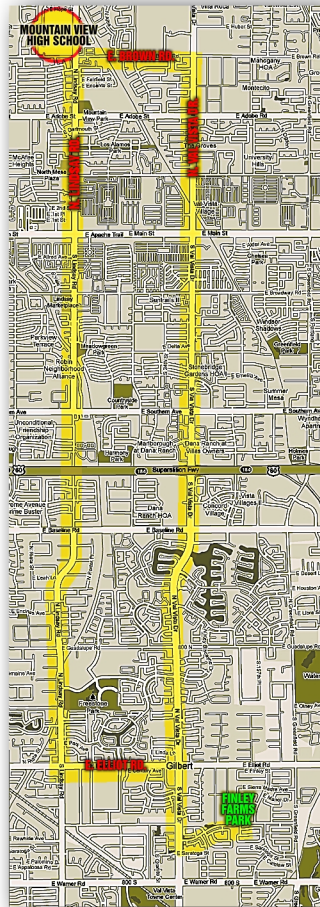

MAP TO MOUNTAIN VIEW HIGH SCHOOL JV Practice Field

**CALL MARK (517-410-8580) or
EMILY (517-290-0623) if you get lost or can't be there**