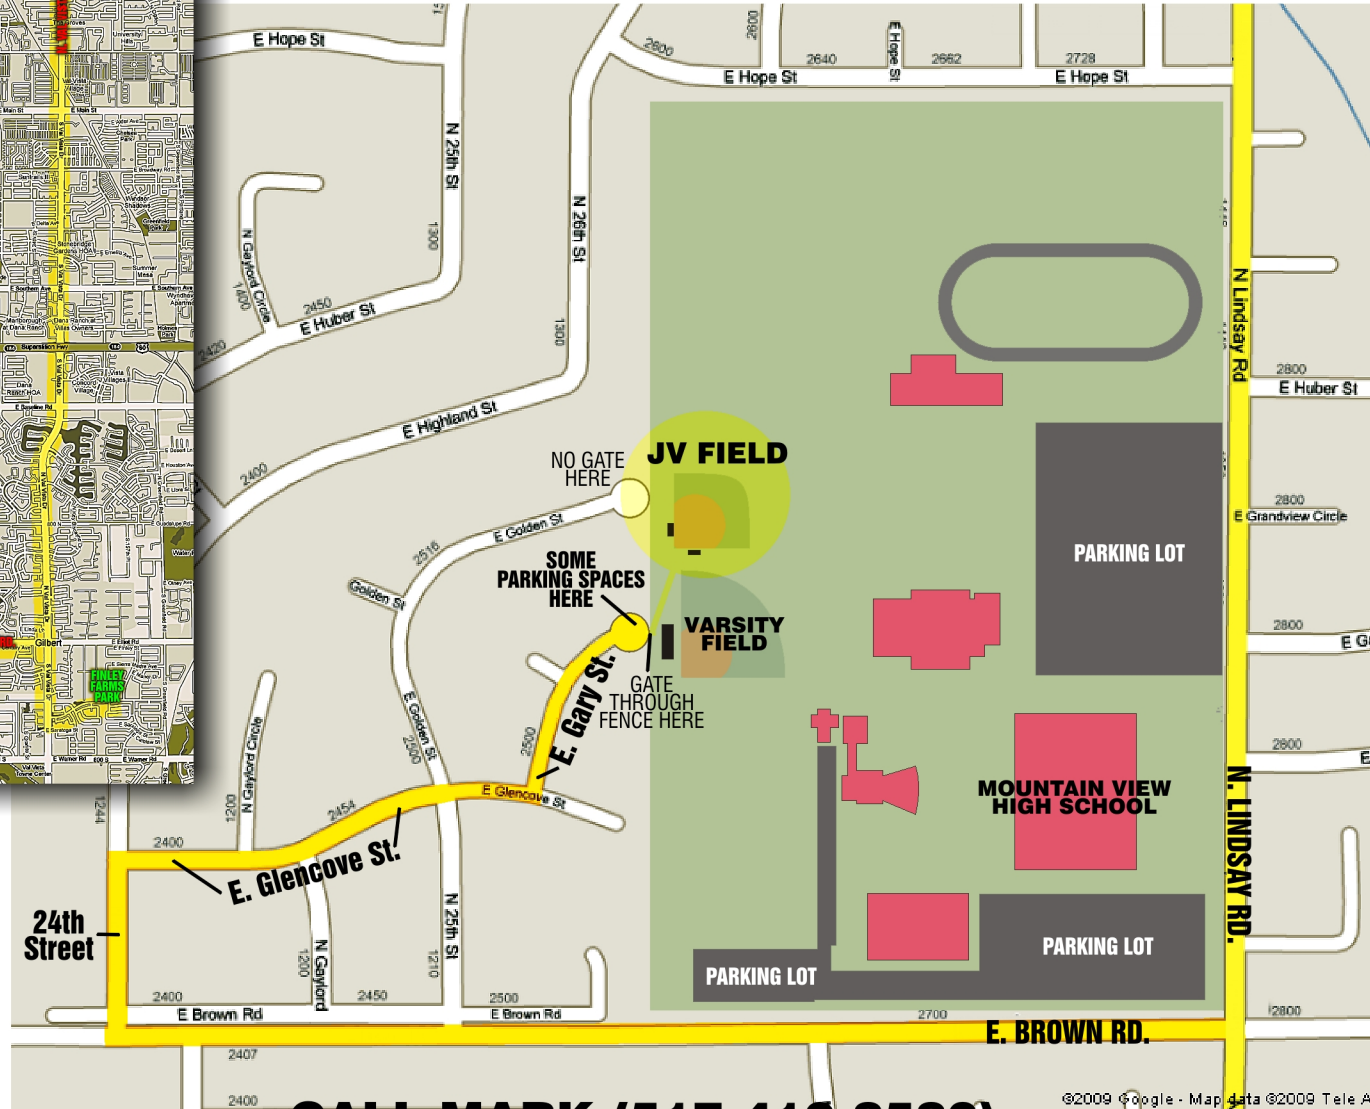

MAP TO MOUNTAIN VIEW HIGH SCHOOL JV Practice Field

**CALL MARK (517-410-8580) or
EMILY (517-290-0623) if you get lost or can't be there**