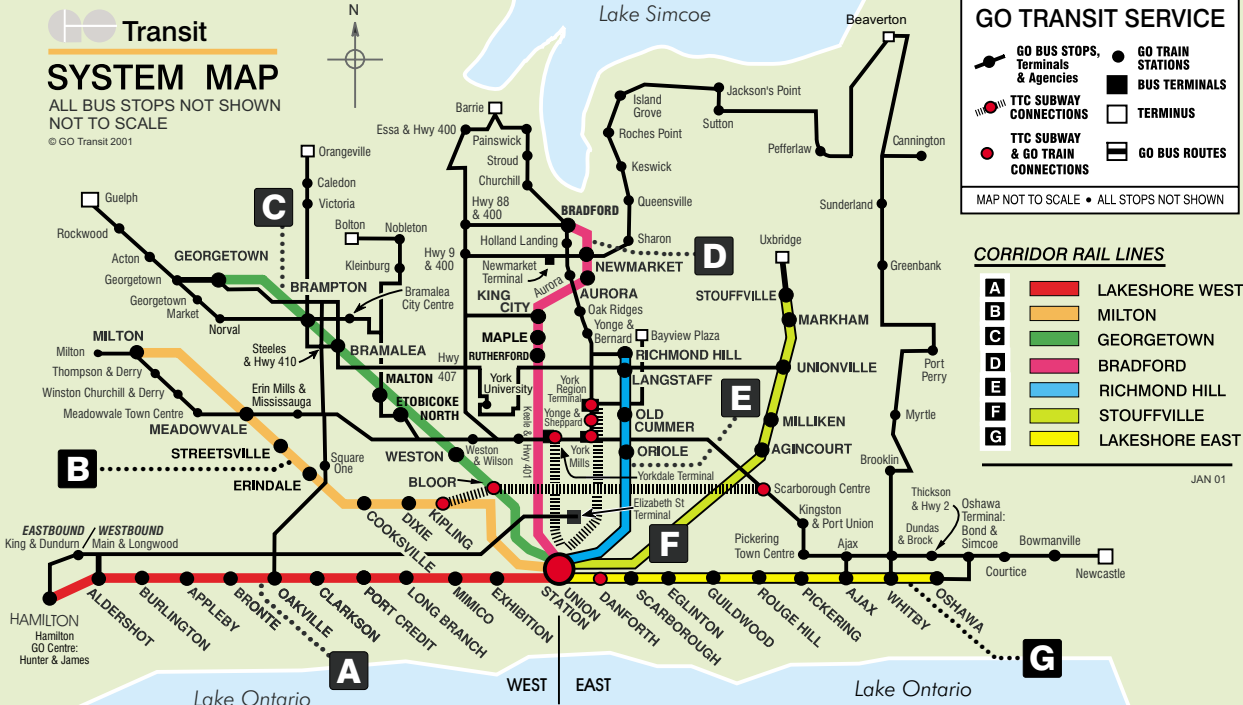

# SYSTEM MAP

ALL BUS STOPS NOT SHOWN  
NOT TO SCALE

© GO Transit 2011

### GO TRANSIT SERVICE

- GO BUS STOPS, Terminals & Agencies
- GO TRAIN STATIONS
- TTC SUBWAY CONNECTIONS
- TTC SUBWAY & GO TRAIN CONNECTIONS
- BUS TERMINALS
- TERMINUS
- GO BUS ROUTES

MAP NOT TO SCALE • ALL STOPS NOT SHOWN

### CORRIDOR RAIL LINES

<b>A</b>		LAKESHORE WEST
<b>B</b>		MILTON
<b>C</b>		GEORGETOWN
<b>D</b>		BRADFORD
<b>E</b>		RICHMOND HILL
<b>F</b>		STOUFFVILLE
<b>G</b>		LAKESHORE EAST

JAN 01